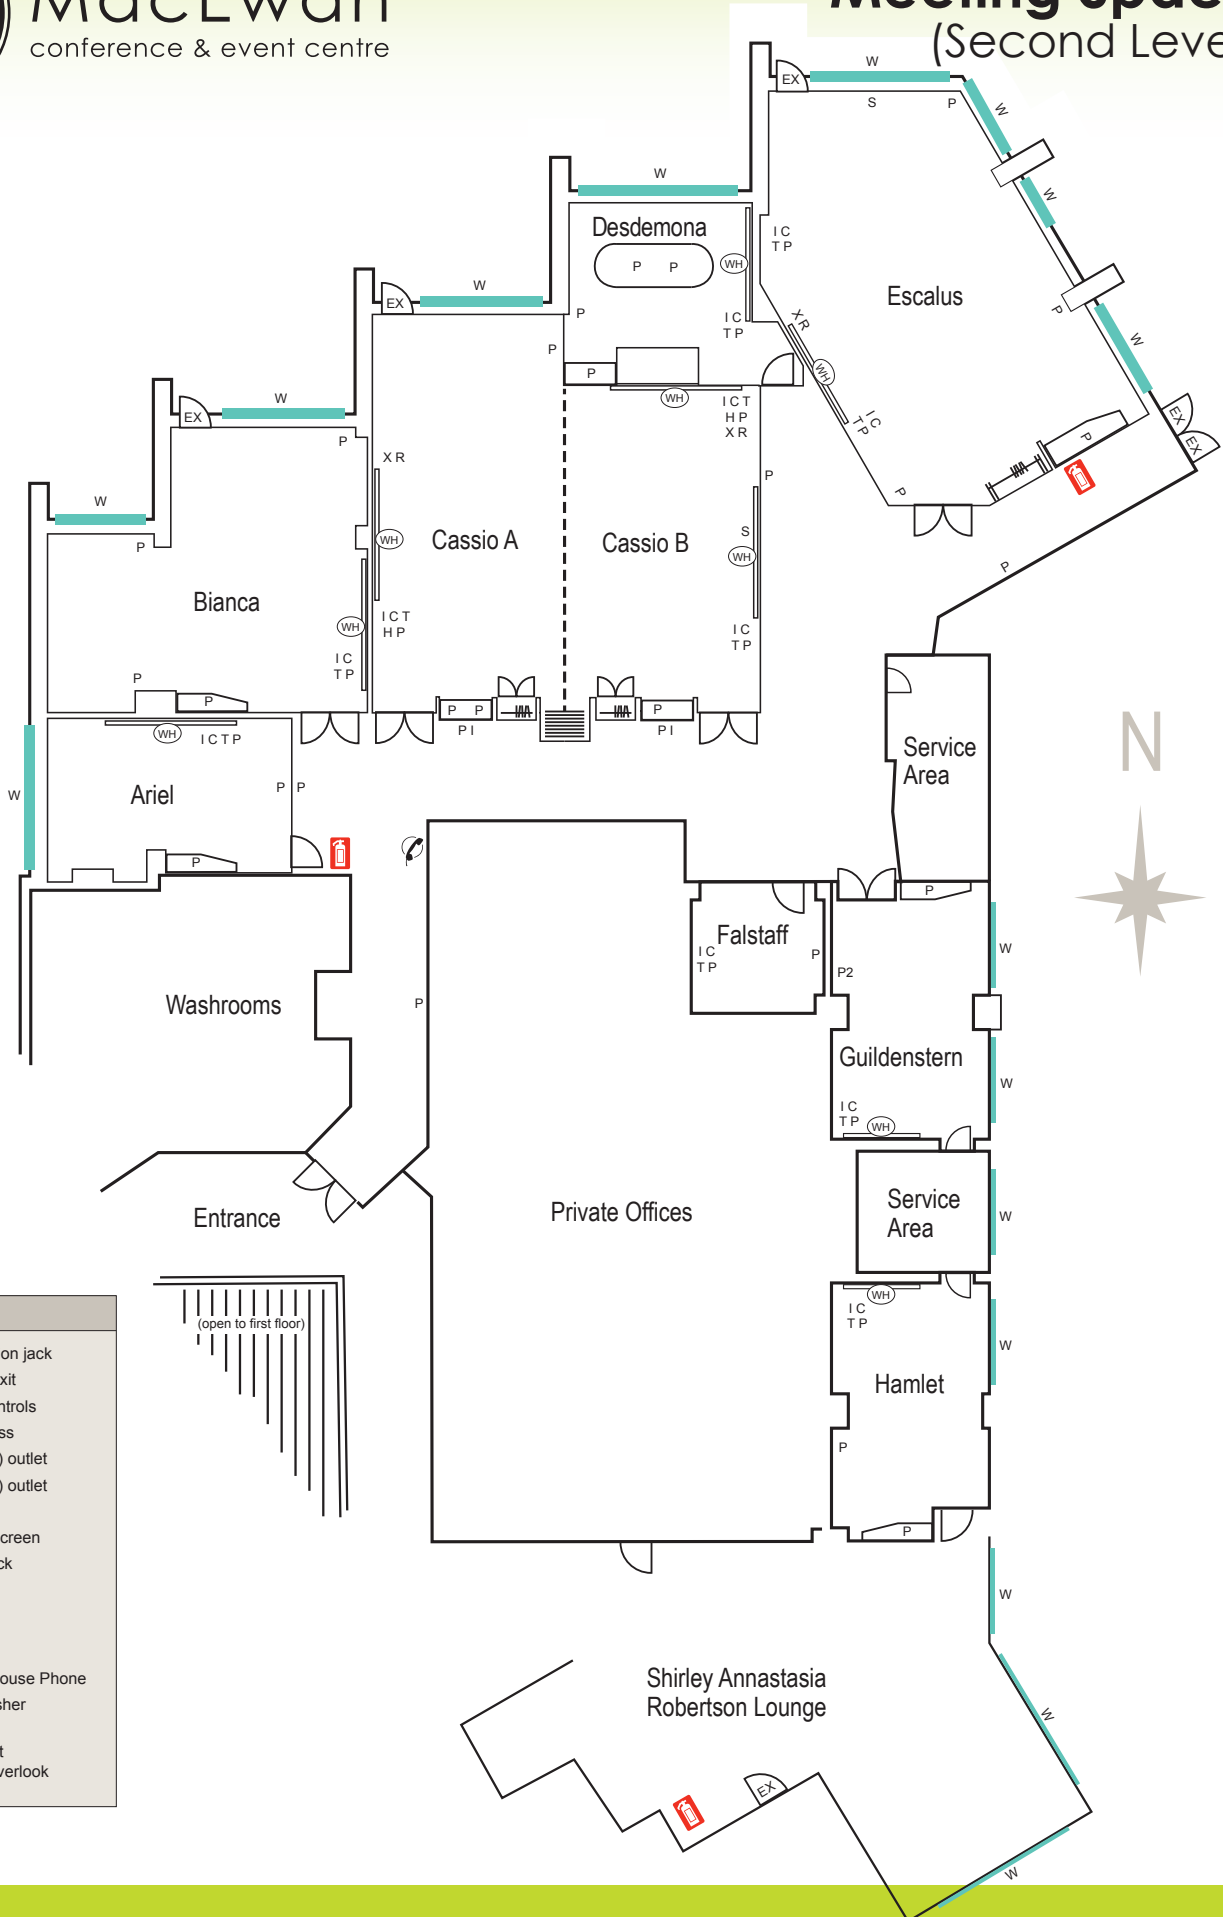

Legend

- B** Backdrop
- C** Cable television jack
- EX** Emergency exit
- H** House PA controls
- I** Internet access
- P** 15amp (110v) outlet
- P2** 20amp (110v) outlet
- P3** 50amp (220v) outlet
- P4** 100amp power (camlock connector)
- P5** 200amp power (camlock connector)
- R** RCA jack
- HHH** Retractable door
- T** Telephone jack
- X** XLR jack
-  Pay Phone/House Phone
-  Fire Extinguisher

Legend	
EX	Emergency exit
I	Internet access
P	15amp (110v) outlet
P3	50amp (220v) outlet
P5	200amp power (camlock connector)
R	RCA jack
S	Retractable screen
W	Window
X	XLR jack
	Fire Extinguisher

Meeting Space (Second Level)

Legend

- C** Cable television jack
- EX** Emergency exit
- H** House PA controls
- I** Internet access
- P** 15amp (110v) outlet
- P2** 20amp (110v) outlet
- R** RCA jack
- S** Retractable screen
- T** Telephone jack
- W** Window
- WH** Whiteboard
- X** XLR jack
-  Pay Phone/House Phone
-  Fire Extinguisher

(Windows in Hamlet and Guildenstern overlook MacEwan Hall.)