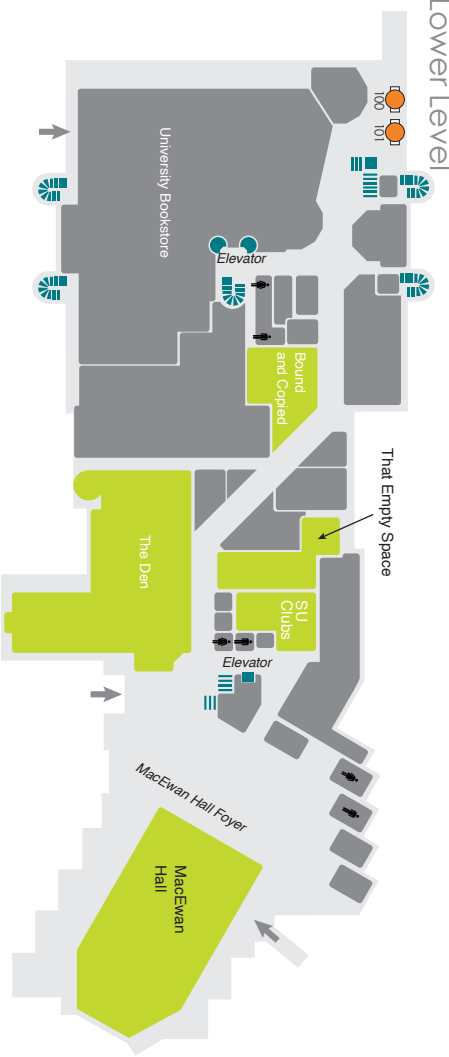

MaceEwan

conference & event centre

MSC 318, 2500 University Drive, NW, Calgary, Alberta T2N 1N4
Monday - Friday 8:30 a.m. - 4:30 p.m.
Phone: 403-220-3032 Fax: 403-210-8160
www.macewancentre.com

-  Table Location
-  Power Outlets Available

Main Level

Lower Level

MacEwan
conference & event centre

Table Bookings

Table bookings are from September to April.

Why Book a Table in the MacEwan Student Centre?

- MSC is the focal point for students, staff, faculty and visitors.
- 120,000 people frequent the facility on a monthly basis.
- MSC is home to 18 food and beverage outlets, 12 retail outlets and 40,000 sq ft of MacEwan Event Centre space.
- Tables are located in high-traffic areas with premiere exposure.

Table Booking Prices*

Orientation and Welcome Week

Main Level - Tier 1 & Lower Level - Tier 2:
\$200.00 + GST

Mid-September to April

Main Level - Tier 1: \$85.00 + GST

Lower Level - Tier 2: \$75.00 + GST

Includes one 8' table and 2 chairs