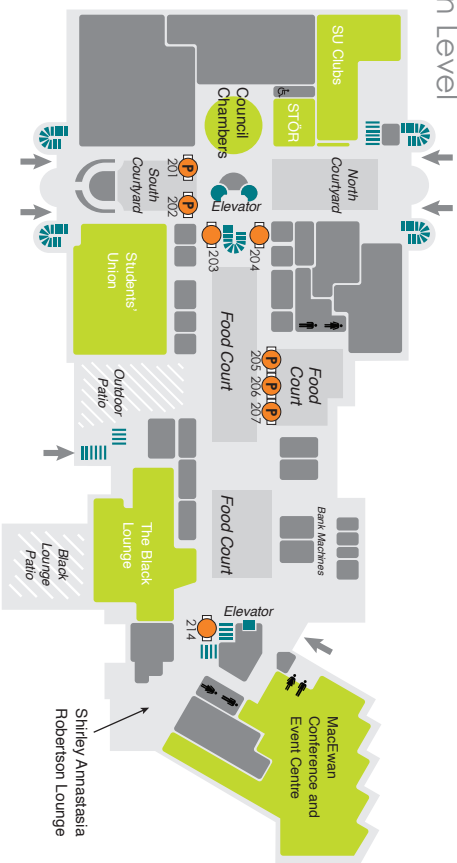

MaceEwan

conference & event centre

MSC 318, 2500 University Drive, NW, Calgary, Alberta T2N 1N4
Monday - Friday 8:30 a.m. - 4:30 p.m.
Phone: 403-220-3032 Fax: 403-210-8160
www.macewancentre.com

-  Table Location
-  Power Outlets Available

Main Level

Lower Level

MacEwan
conference & event centre

Table Bookings

Table bookings are from September to April.

Why Book a Table in the MacEwan Student Centre?

- MSC is the focal point for students, staff, faculty and visitors.
- 120,000 people frequent the facility on a monthly basis.
- MSC is home to 18 food and beverage outlets, 12 retail outlets and 40,000 sq ft of MacEwan Event Centre space.
- Tables are located in high-traffic areas with premiere exposure.

Table Booking Prices*

Orientation and Welcome Week

Main Level - Tier 1 & Lower Level - Tier 2:
\$200.00 + GST

Mid-September to April

Main Level - Tier 1: \$85.00 + GST

Lower Level - Tier 2: \$75.00 + GST

Includes one 8' table and 2 chairs