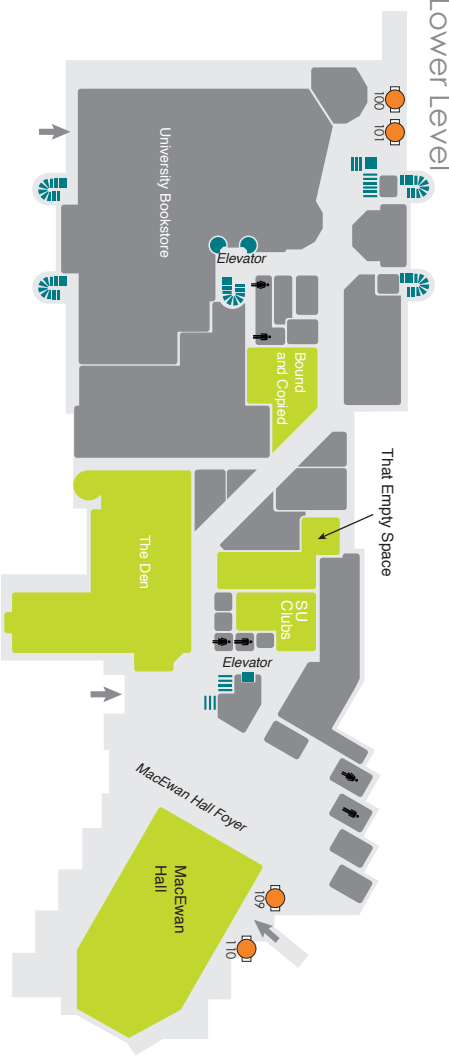

MaceEwan

conference & event centre

MSC 318, 2500 University Drive, NW, Calgary, Alberta T2N 1N4
Monday - Friday 8:30 a.m. - 4:30 p.m.
Phone: 403-220-3032 Fax: 403-210-8160
www.macewancentre.com

-  Table Location
-  Power Outlets Available

Main Level

Lower Level

MacEwan
conference & event centre

Table Bookings

Table bookings are from September to April.

Why Book a Table in the MacEwan Student Centre?

- MSC is the focal point for students, staff, faculty and visitors.
- 120,000 people frequent the facility on a monthly basis.
- MSC is home to 18 food and beverage outlets, 12 retail outlets and 40,000 sq ft of MacEwan Event Centre space.
- Tables are located in high-traffic areas with premiere exposure.

Table Booking Prices*

Orientation and Welcome Week

Main Level - Tier 1 & Lower Level - Tier 2:
\$200.00 + GST

Mid-September to April

Main Level - Tier 1: \$85.00 + GST

Lower Level - Tier 2: \$75.00 + GST

Includes one 8' table and 2 chairs