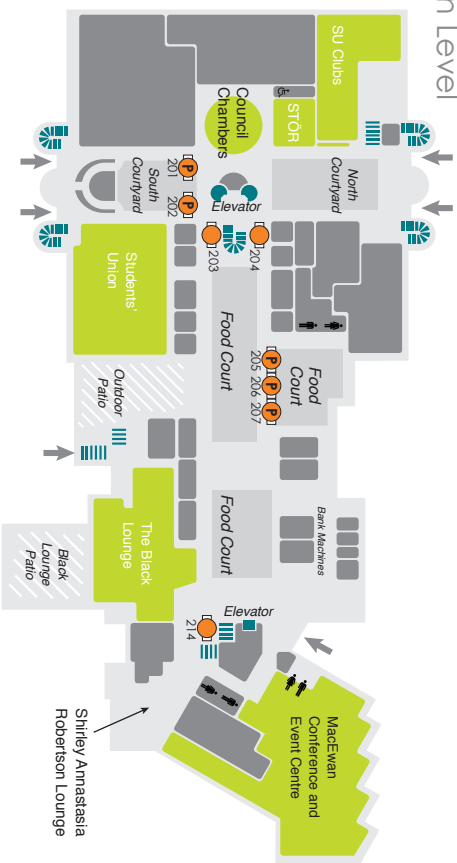

MaceEwan

conference & event centre

MSC 318, 2500 University Drive, NW, Calgary, Alberta T2N 1N4
Monday - Friday 8:30 a.m. - 4:30 p.m.
Phone: 403-220-3032 Fax: 403-210-8160
www.macewancentre.com

-  Table Location
-  Power Outlets Available

Main Level

Lower Level

MacEwan
conference & event centre

Table Bookings

Table bookings are from September to April.

Why Book a Table in the MacEwan Student Centre?

- MSC is the focal point for students, staff, faculty and visitors.
- 120,000 people frequent the facility on a monthly basis.
- MSC is home to 18 food and beverage outlets, 12 retail outlets and 40,000 sq ft of MacEwan Event Centre space.
- Tables are located in high-traffic areas with premiere exposure.

Table Booking Prices*

Orientation and Welcome Week

Main Level - Tier 1 & Lower Level - Tier 2:
\$200.00 + GST

Mid-September to April

Main Level - Tier 1: \$85.00 + GST

Lower Level - Tier 2: \$75.00 + GST

Includes one 8' table and 2 chairs