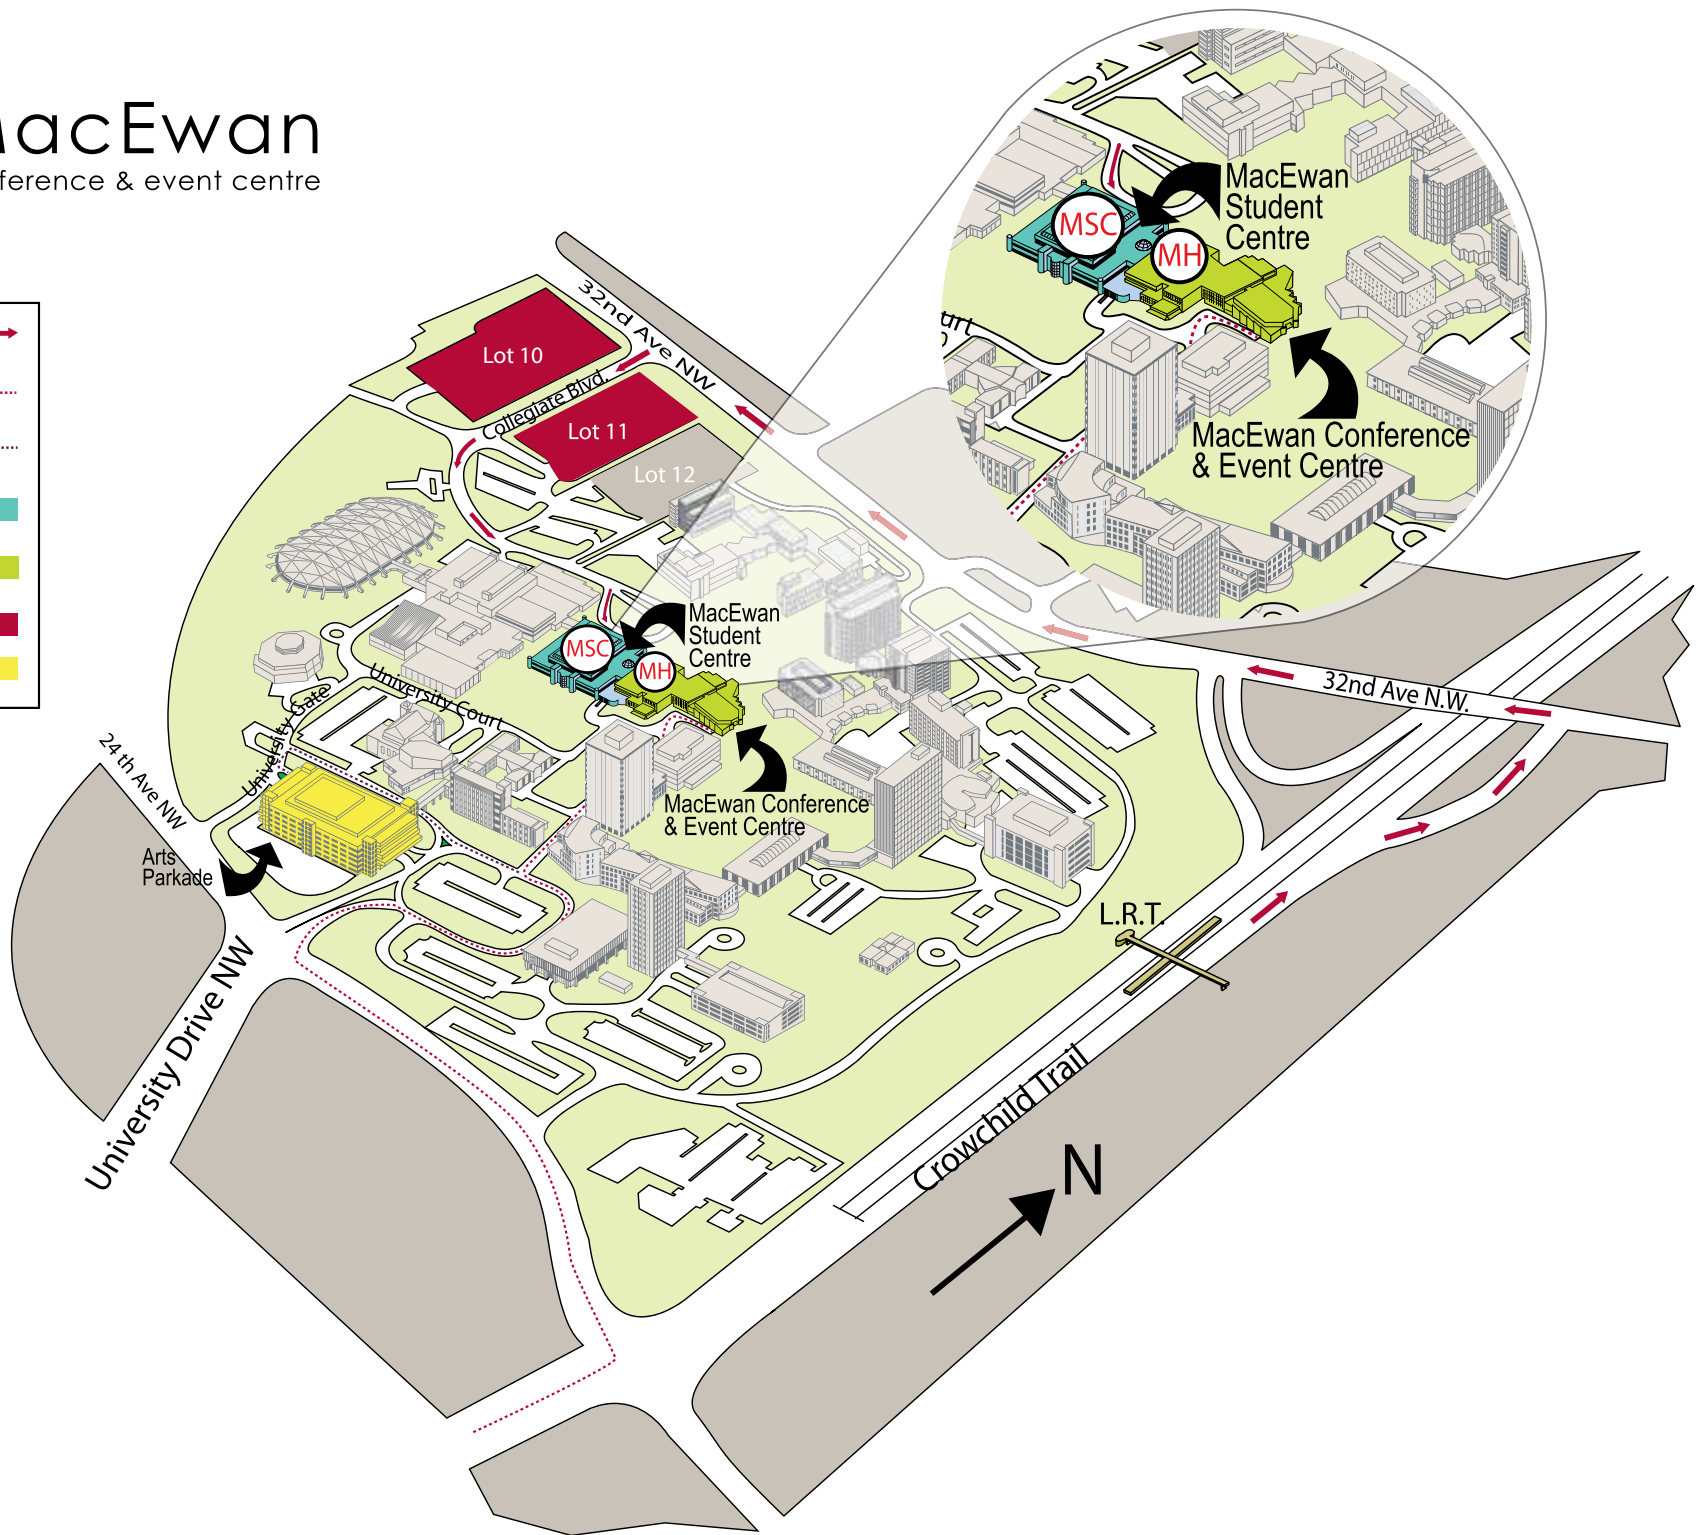

MacEwan

conference & event centre

- To MacEwan Conference & Event Centre →
- To the MacEwan Hall Loading Dock ·····
- To the Arts Parkade ·····
- MacEwan Student Centre ■
- MacEwan Conference & Event Centre ■
- Pay Parking \$7.00 ■
- Arts Parkade \$10.00 or Pin Code ■

MacEwan
conference & event centre

Main Level

Lower Level

Third Floor (East)