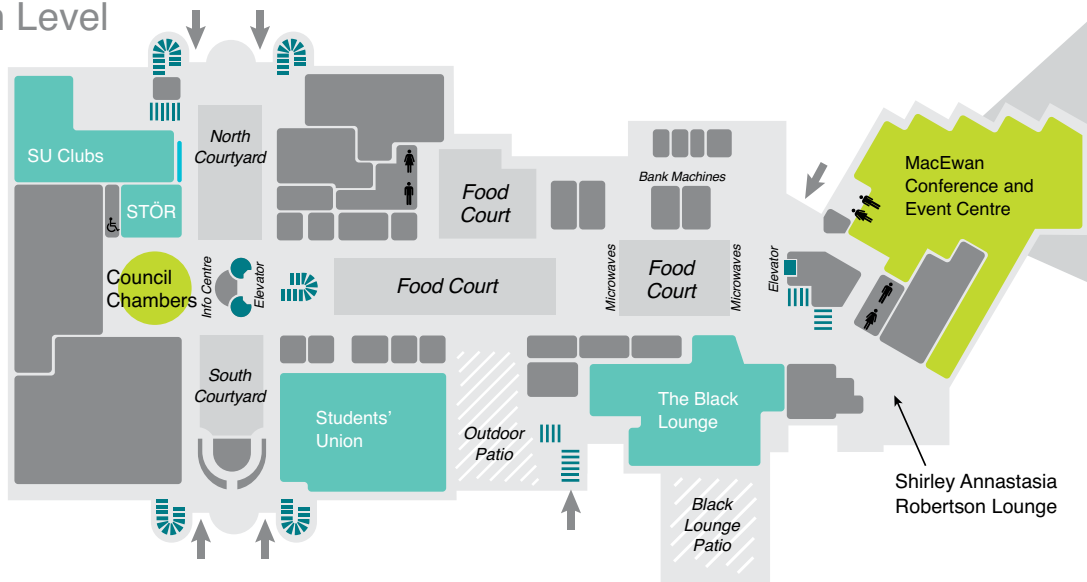

MacEwan

conference & event centre

- To MacEwan Conference & Event Centre →
- To the MacEwan Hall Loading Dock ·····
- To the Arts Parkade ·····
- MacEwan Student Centre ■
- MacEwan Conference & Event Centre ■
- Pay Parking \$7.00 ■
- Arts Parkade \$10.00 or Pin Code ■

MacEwan
conference & event centre

Main Level

Lower Level

Third Floor (East)