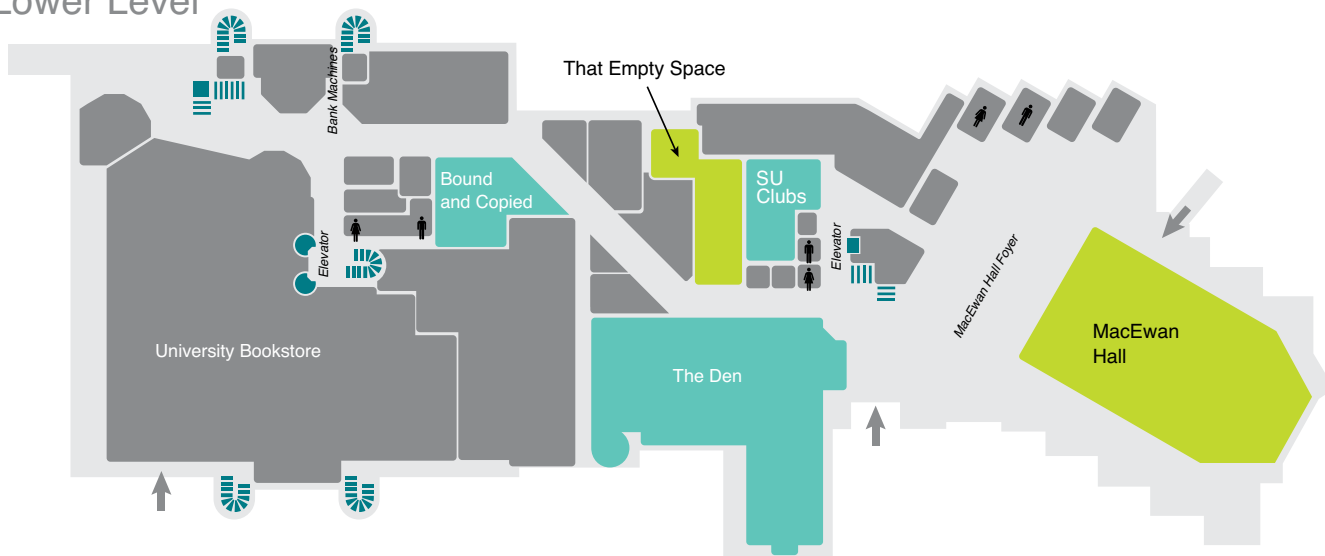

MacEwan

conference & event centre

- To MacEwan Conference & Event Centre →
- To the MacEwan Hall Loading Dock ·····
- To the Arts Parkade ·····
- MacEwan Student Centre ■
- MacEwan Conference & Event Centre ■
- Pay Parking \$7.00 ■
- Arts Parkade \$10.00 or Pin Code ■

MacEwan
conference & event centre

Main Level

Lower Level

Third Floor (East)